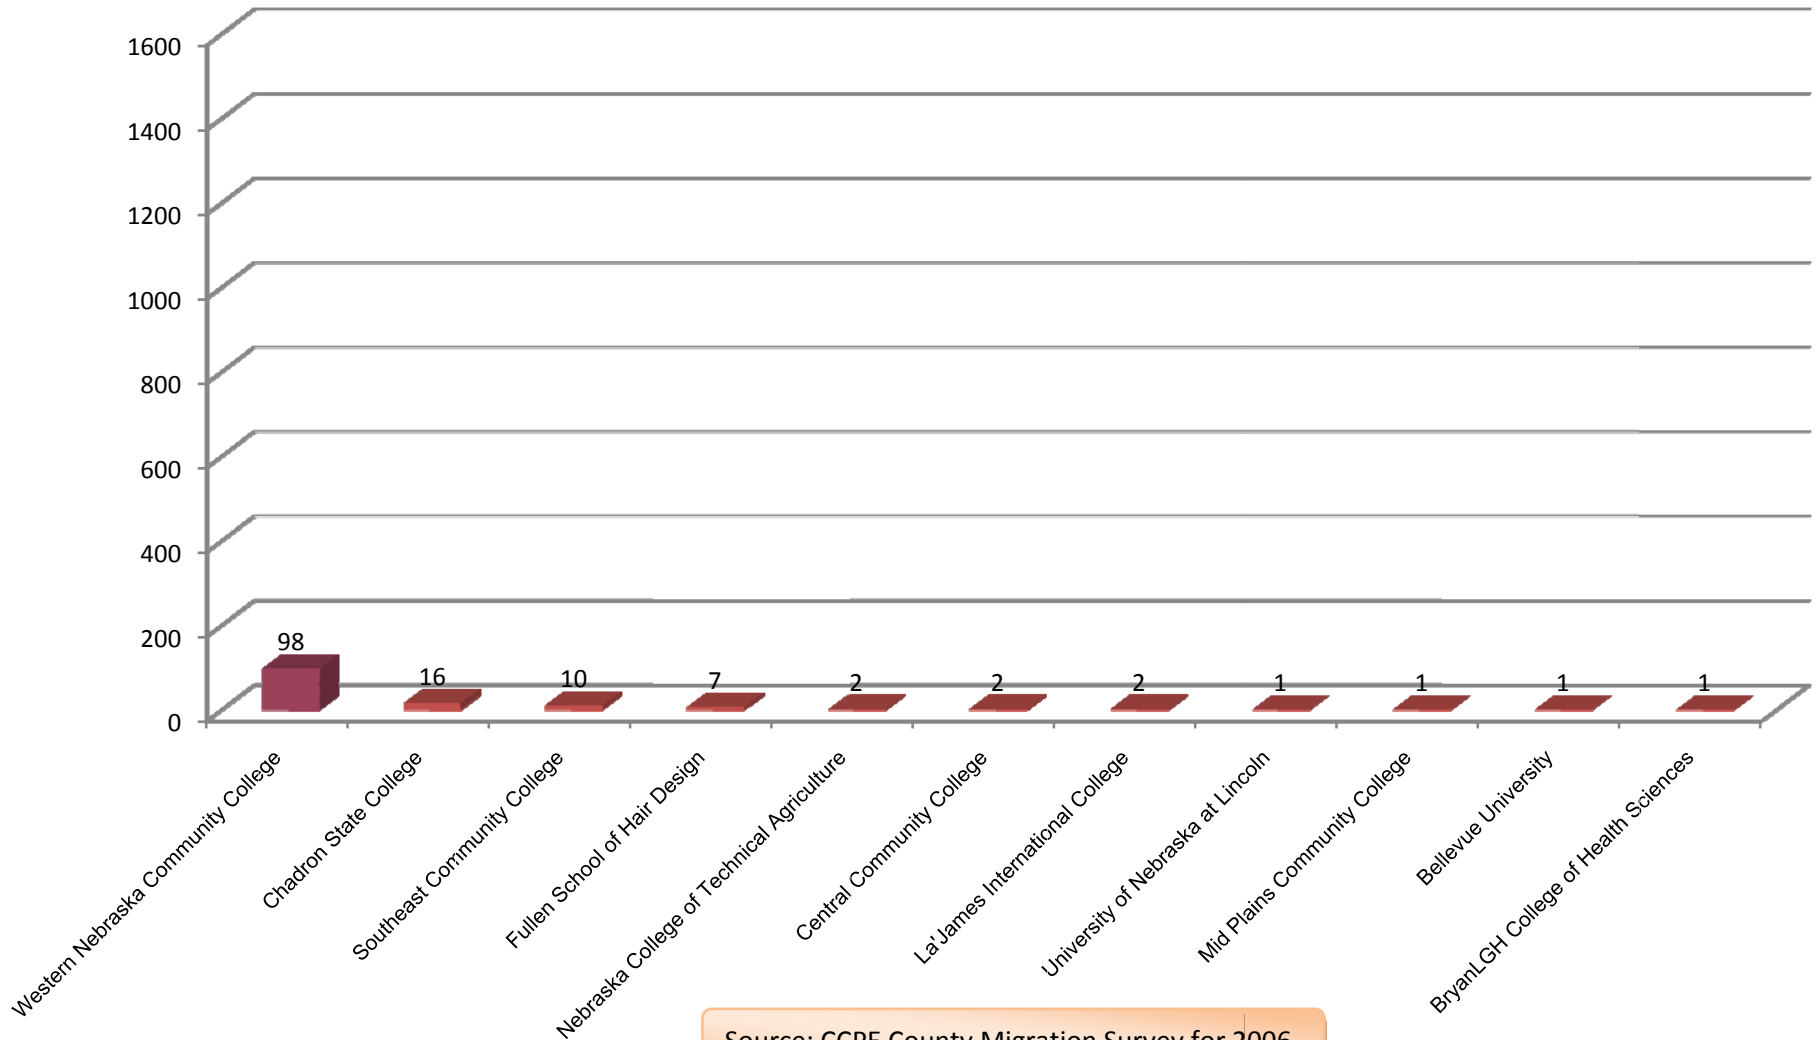

Number of First-Time Freshmen from Nebraska Who Enrolled More Than 12 Months after High School Graduation
by County of Residence, Fall 2006

116 Nebraska-Resident First-Time Freshmen > 12 Months
 98/116 = **84.5% from WNCC Service Area**
 18/116 = **15.5% from outside WNCC Service Area**

Source: CCPE County Migration Survey for 2006.

Nebraska-Resident First-Time Freshmen from the Counties in the Institution's Service Area

Western Nebraska Community College Service Area

Number of First-Time Freshmen Who Enrolled within 12 Months of High School Graduation by Institution of Attendance, Fall 2006

Source: CCPE County Migration Survey for 2006.

Nebraska-Resident First-Time Freshmen from the Counties in the Institution's Service Area

Western Nebraska Community College Service Area

Number of First-Time Freshmen Who Enrolled More Than 12 Months After High School Graduation
by Institution of Attendance, Fall 2006