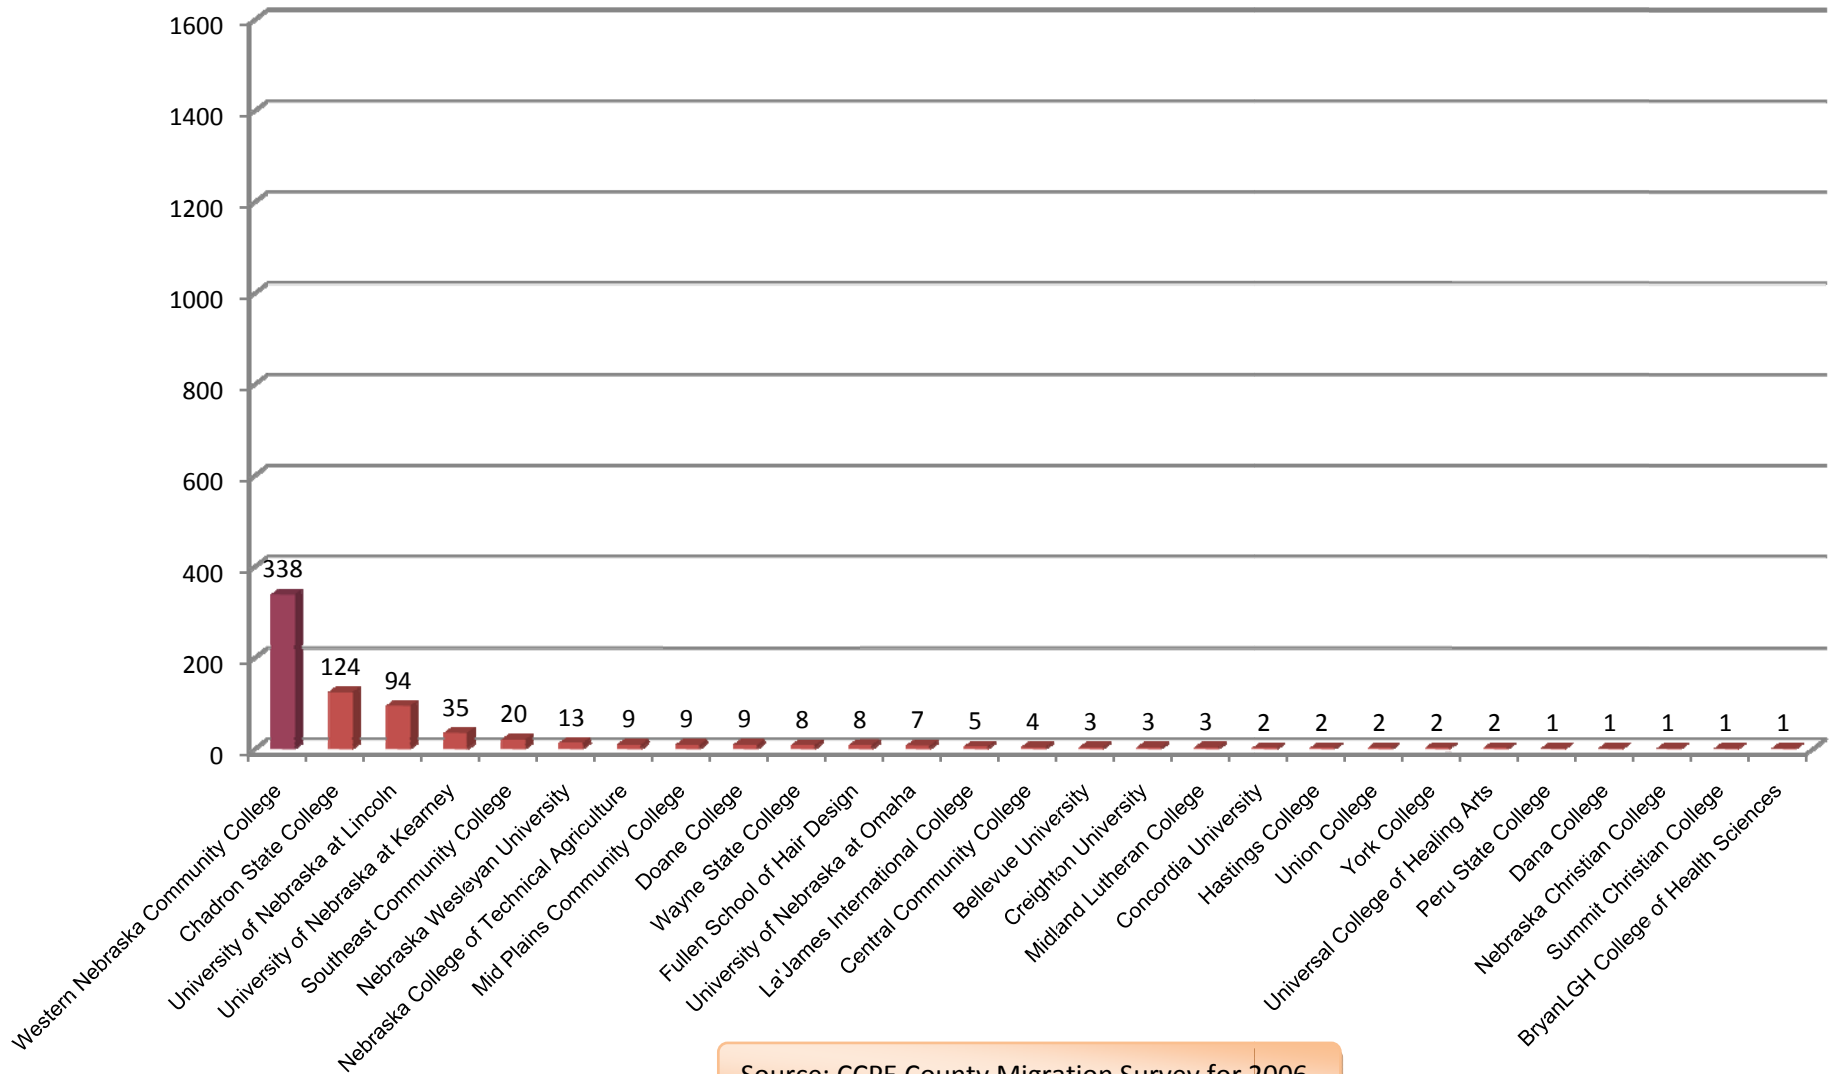

Source: CCPE County Migration Survey for 2006.

Nebraska-Resident First-Time Freshmen from the Counties in the Institution's Service Area

Western Nebraska Community College Service Area

Number of First-Time Freshmen Who Enrolled within 12 Months of High School Graduation by Institution of Attendance, Fall 2006

Source: CCPE County Migration Survey for 2006.

Nebraska-Resident First-Time Freshmen from the Counties in the Institution's Service Area

Western Nebraska Community College Service Area

Number of First-Time Freshmen Who Enrolled More Than 12 Months After High School Graduation
by Institution of Attendance, Fall 2006

Source: CCPE County Migration Survey for 2006.

Nebraska-Resident First-Time Freshmen from the Counties in the Institution's Service Area

Western Nebraska Community College Service Area

All First-Time Freshmen by Institution of Attendance, Fall 2006