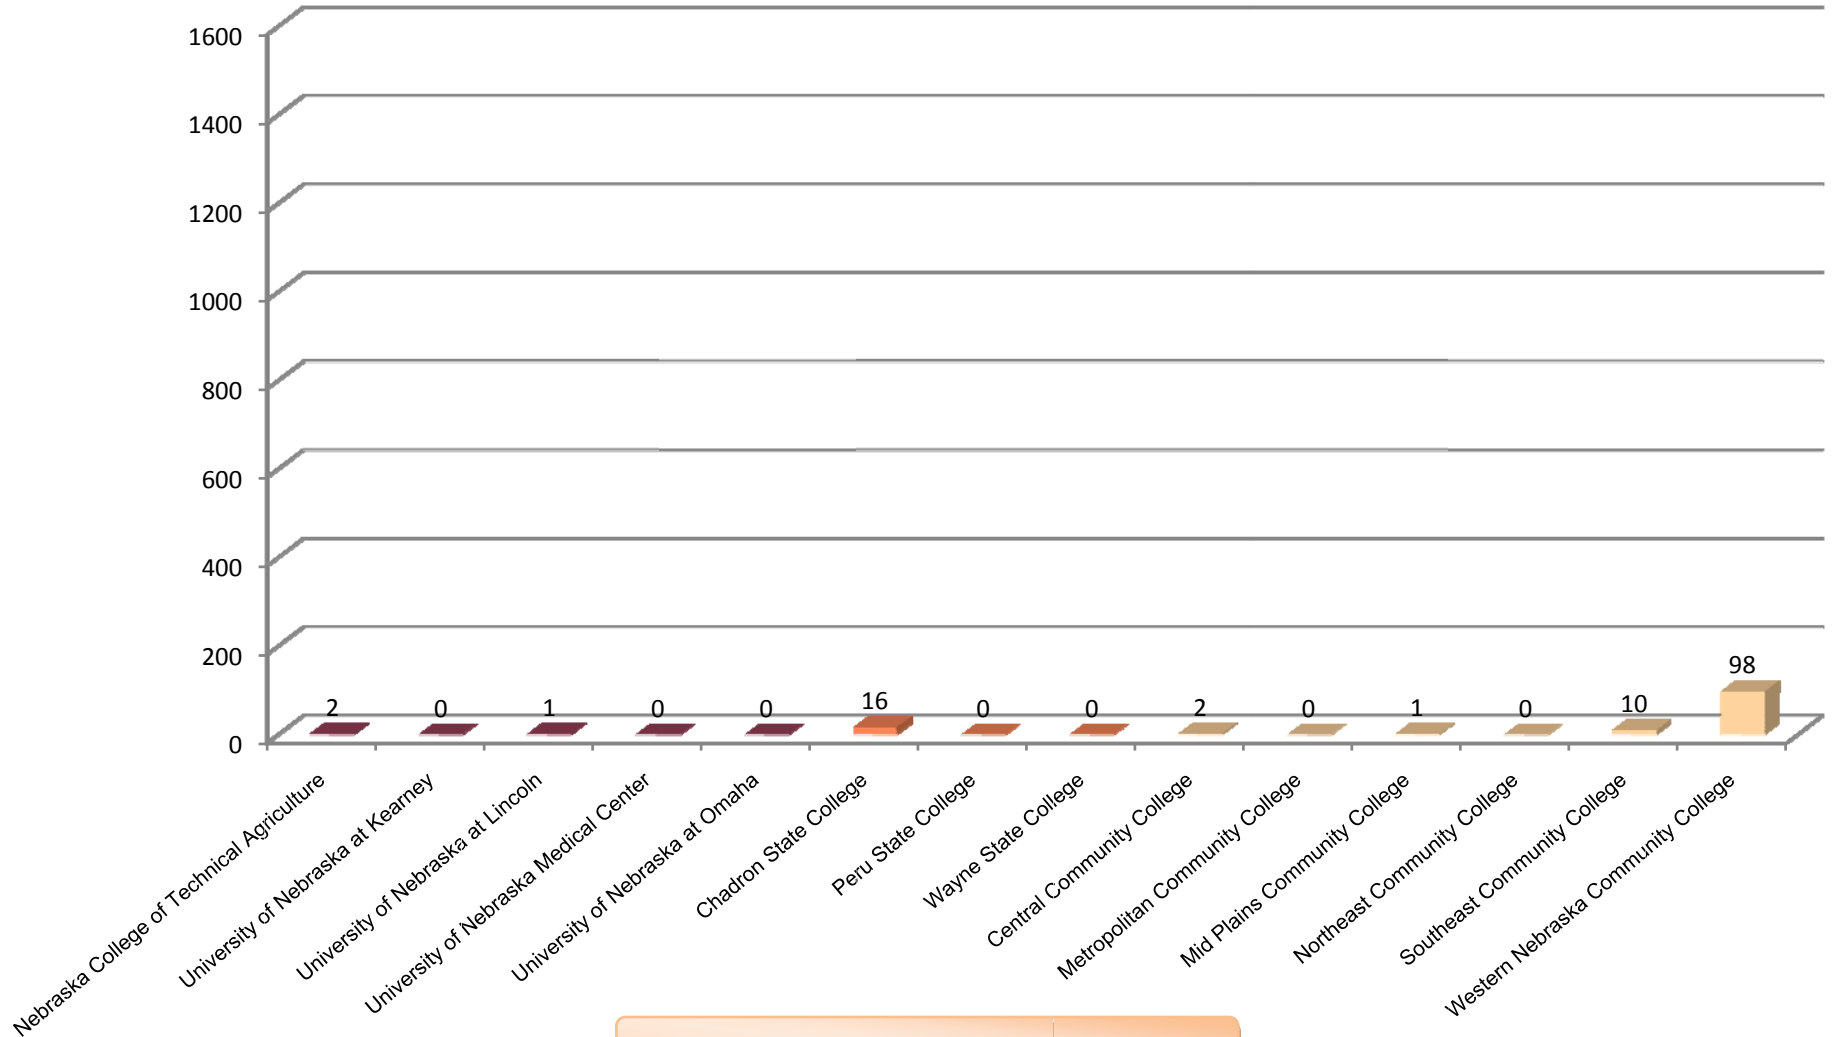

Source: CCPE County Migration Survey for 2006.

Nebraska-Resident First-Time Freshmen from the Counties in the Institution's Service Area

Western Nebraska Community College Service Area

Number of First-Time Freshmen Who Enrolled More Than 12 Months After High School Graduation
by Institution of Attendance, Fall 2006

Source: CCPE County Migration Survey for 2006.

Nebraska-Resident First-Time Freshmen from the Counties in the Institution's Service Area

Western Nebraska Community College Service Area

All First-Time Freshmen by Institution of Attendance, Fall 2006

Source: CCPE County Migration Survey for 2006.

Nebraska-Resident First-Time Freshmen from the Counties in the Institution's Service Area

Western Nebraska Community College Service Area

Number of First-Time Freshmen Who Enrolled within 12 Months of High School Graduation
by Public Sector and Institution of Attendance, Fall 2006

Source: CCPE County Migration Survey for 2006.

Nebraska-Resident First-Time Freshmen from the Counties in the Institution's Service Area

Western Nebraska Community College Service Area

Number of First-Time Freshmen Who Enrolled More Than 12 Months After High School Graduation by Public Sector and Institution of Attendance, Fall 2006