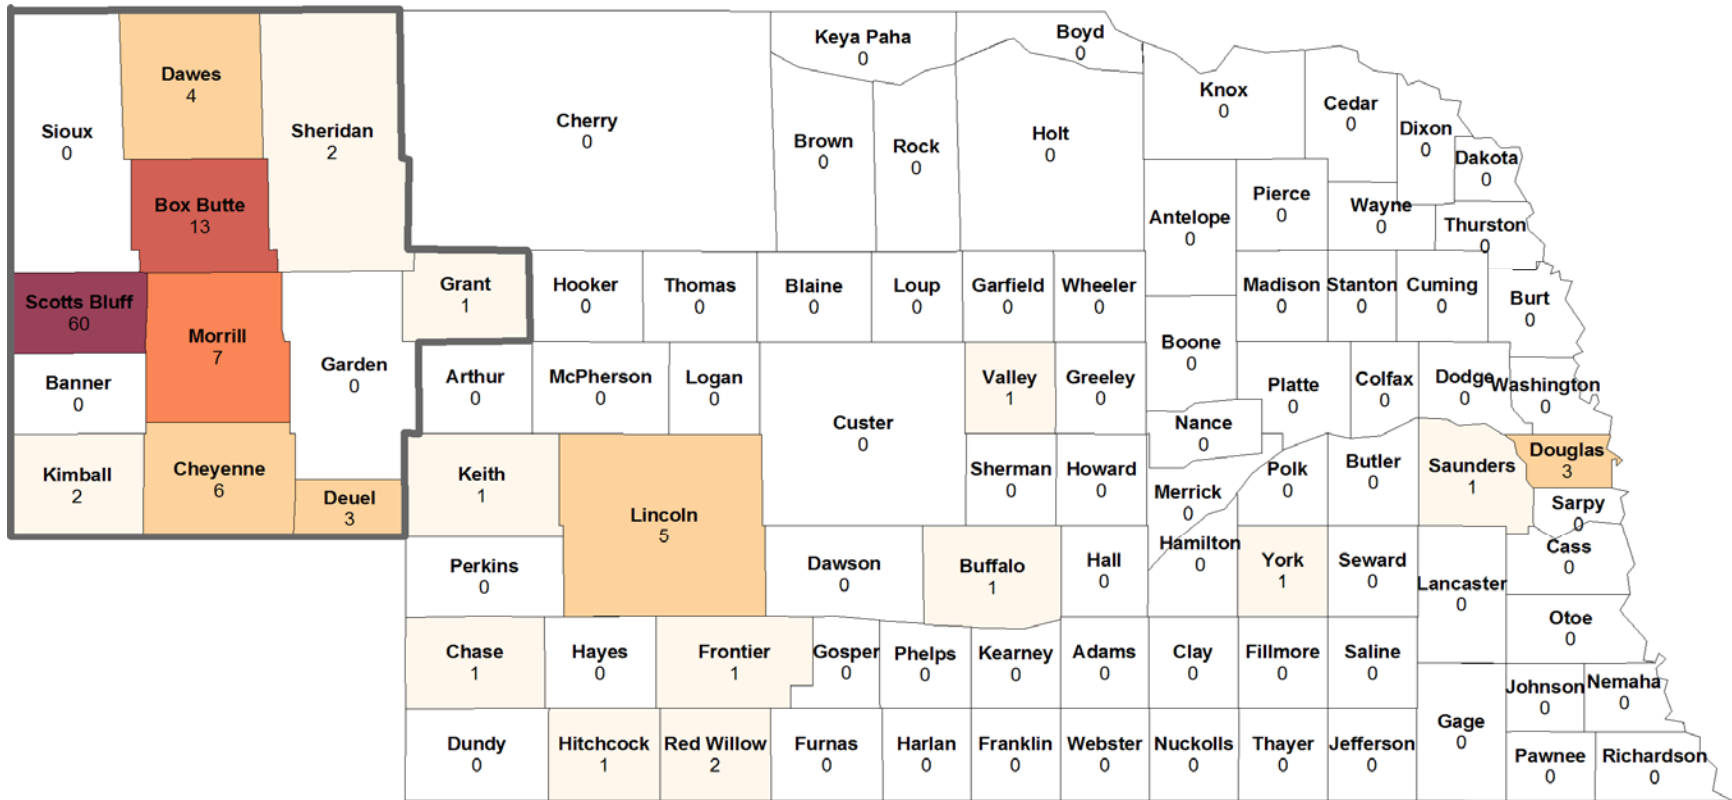

Western Nebraska Community College

Number of First-Time Freshmen from Nebraska Who Enrolled More Than 12 Months after High School Graduation
by County of Residence, Fall 2006

116 Nebraska-Resident First-Time Freshmen > 12 Months
98/116 = **84.5% from WNCC Service Area**
18/116 = **15.5% from outside WNCC Service Area**

Source: CCPE County Migration Survey for 2006.