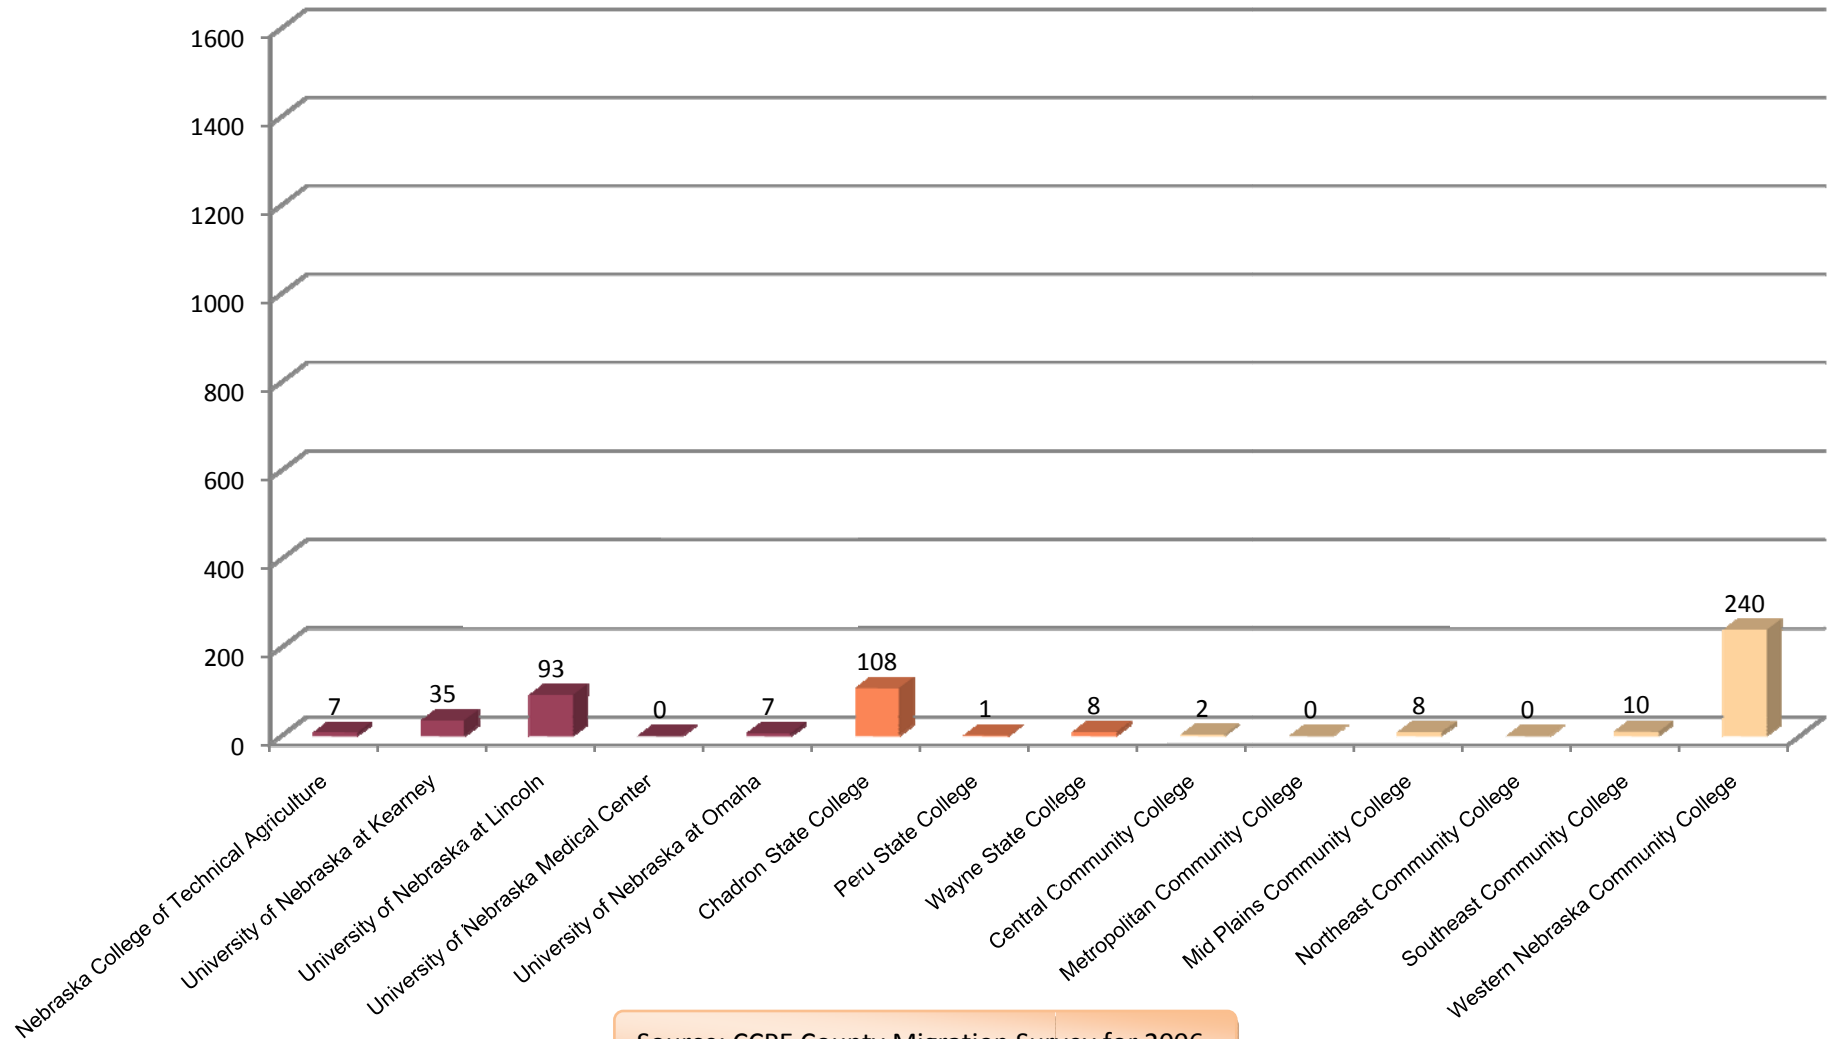

Source: CCPE County Migration Survey for 2006.

Nebraska-Resident First-Time Freshmen from the Counties in the Institution's Service Area

Western Nebraska Community College Service Area

Number of First-Time Freshmen Who Enrolled within 12 Months of High School Graduation by Institution of Attendance, Fall 2006

Source: CCPE County Migration Survey for 2006.

Nebraska-Resident First-Time Freshmen from the Counties in the Institution's Service Area

Western Nebraska Community College Service Area

Number of First-Time Freshmen Who Enrolled More Than 12 Months After High School Graduation
by Institution of Attendance, Fall 2006

Source: CCPE County Migration Survey for 2006.

Nebraska-Resident First-Time Freshmen from the Counties in the Institution's Service Area

Western Nebraska Community College Service Area

All First-Time Freshmen by Institution of Attendance, Fall 2006

Source: CCPE County Migration Survey for 2006.

Nebraska-Resident First-Time Freshmen from the Counties in the Institution's Service Area

Western Nebraska Community College Service Area

Number of First-Time Freshmen Who Enrolled within 12 Months of High School Graduation
by Public Sector and Institution of Attendance, Fall 2006