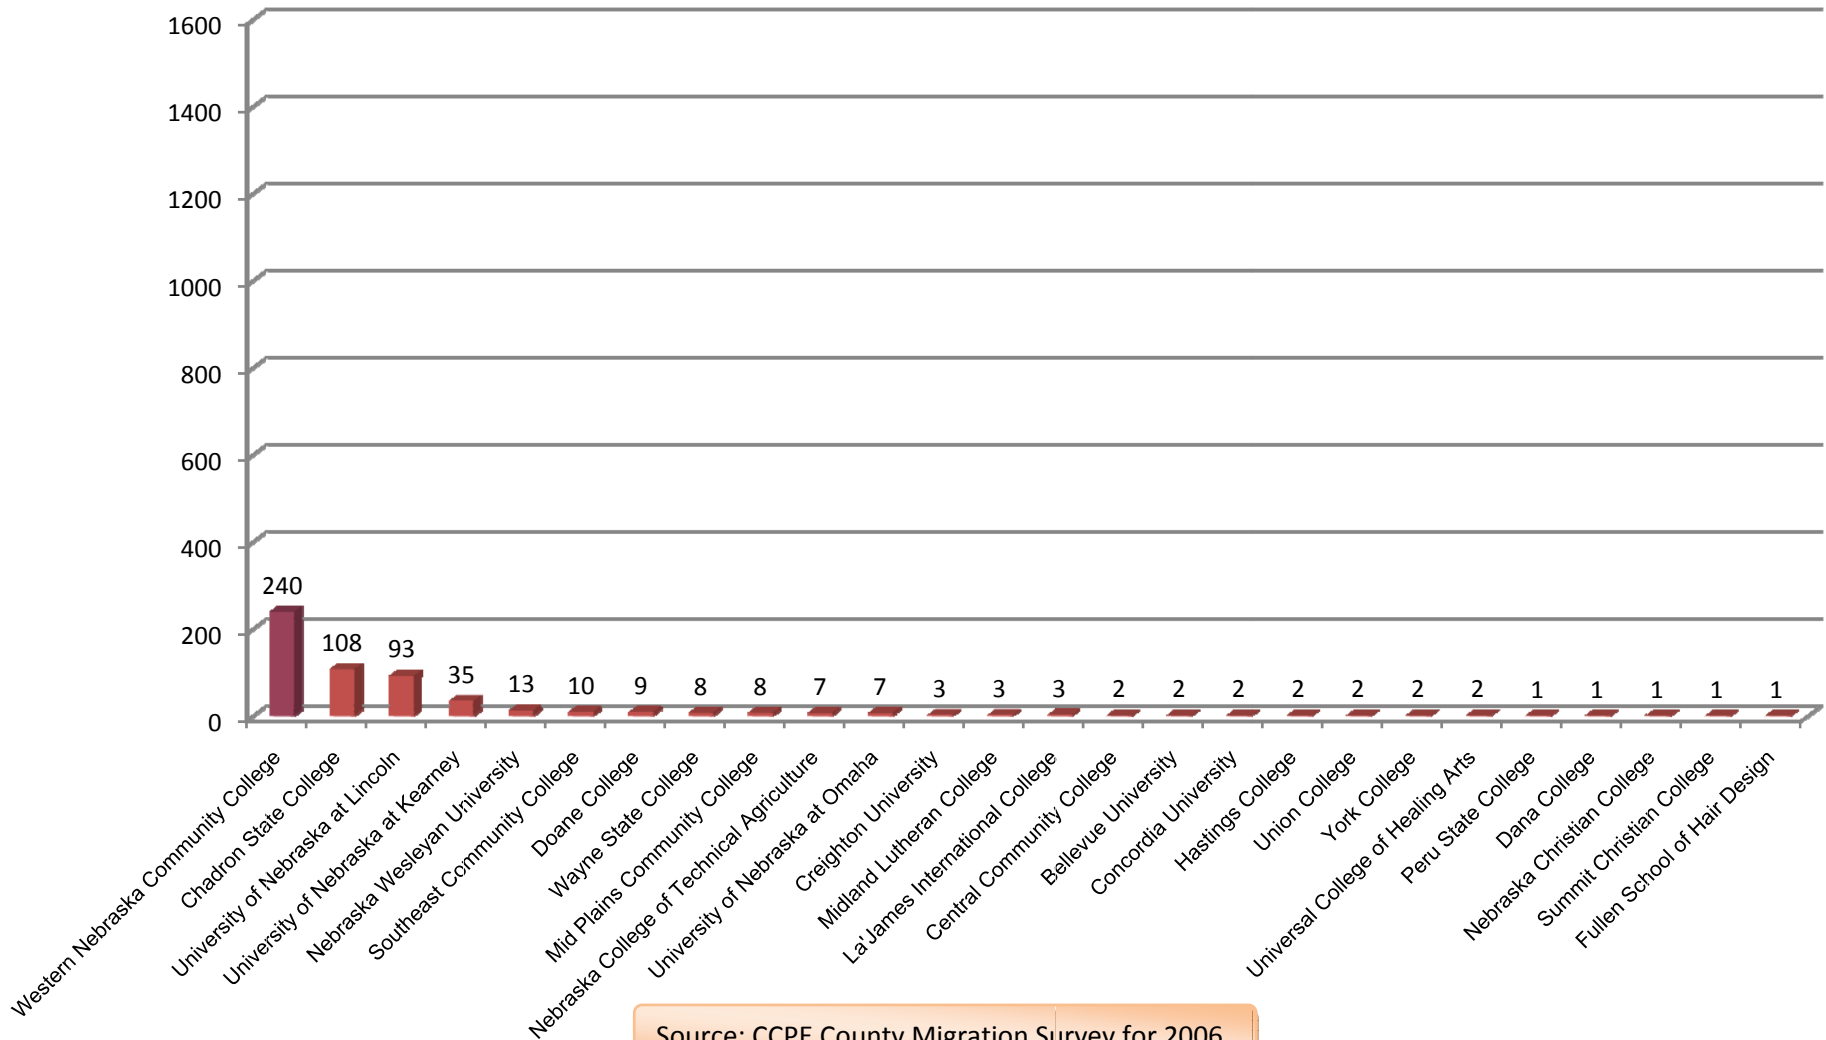

255 Nebraska-Resident First-Time Freshmen < 12 Months
 240/255 = **94.1% from WNCC Service Area**
 15/255 = **5.9% from outside WNCC Service Area**

Source: CCPE County Migration Survey for 2006.

Western Nebraska Community College

Number of First-Time Freshmen from Nebraska Who Enrolled More Than 12 Months after High School Graduation
by County of Residence, Fall 2006

116 Nebraska-Resident First-Time Freshmen > 12 Months
 98/116 = **84.5% from WNCC Service Area**
 18/116 = **15.5% from outside WNCC Service Area**

Source: CCPE County Migration Survey for 2006.

Nebraska-Resident First-Time Freshmen from the Counties in the Institution's Service Area

Western Nebraska Community College Service Area

Number of First-Time Freshmen Who Enrolled within 12 Months of High School Graduation by Institution of Attendance, Fall 2006

Source: CCPE County Migration Survey for 2006.

Nebraska-Resident First-Time Freshmen from the Counties in the Institution's Service Area

Western Nebraska Community College Service Area

Number of First-Time Freshmen Who Enrolled More Than 12 Months After High School Graduation
by Institution of Attendance, Fall 2006