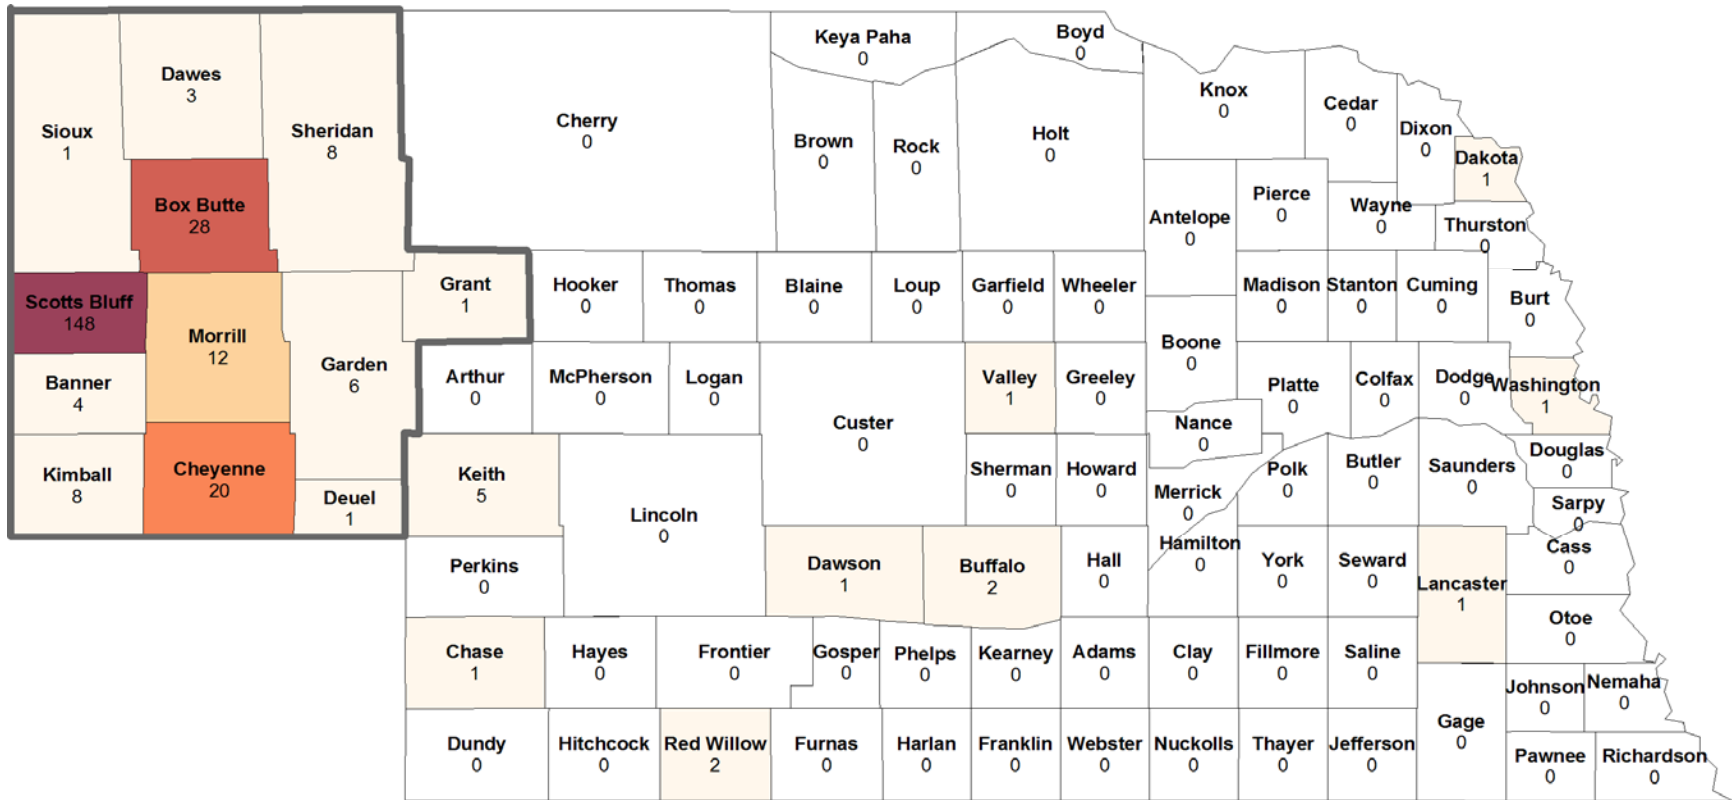

Western Nebraska Community College

Western Nebraska Community College

Number of First-Time Freshmen from Nebraska Who Enrolled within 12 Months of High School Graduation
by County of Residence, Fall 2006

255 Nebraska-Resident First-Time Freshmen < 12 Months
 240/255 = **94.1% from WNCC Service Area**
 15/255 = **5.9% from outside WNCC Service Area**

Source: CCPE County Migration Survey for 2006.

Western Nebraska Community College

Source: CCPE County Migration Survey for 2006.

Nebraska-Resident First-Time Freshmen from the Counties in the Institution's Service Area

Western Nebraska Community College Service Area

Number of First-Time Freshmen Who Enrolled within 12 Months of High School Graduation by Institution of Attendance, Fall 2006

Source: CCPE County Migration Survey for 2006.